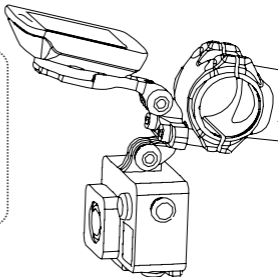

3 in 1 Computer Mount

TRP1931/ TRP1932/ TRP1933

**Angle
adjustable**

TRP1932

TRP1933

****Full support with Garmin/Wahoo
Bryton/Giant/Cateye**

QuickMount is Trigo's proprietary quick release that allows fast and easy tool-free mounting. QuickMount Smartcase, GoPro, tools, lights c