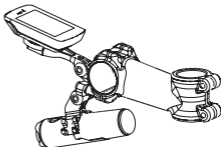

3 in 1 Computer Mount

TRP1931/ TRP1932/ TRP1933

**Angle
adjustable**

TRP1932

TRP1933

****Full support with Garmin/Wahoo
Bryton/Giant/Cateye**

QuickMount is Trigo's proprietary quick release that allows fast and easy tool-free mounting. QuickMount Smartcase, GoPro, tools, lights c