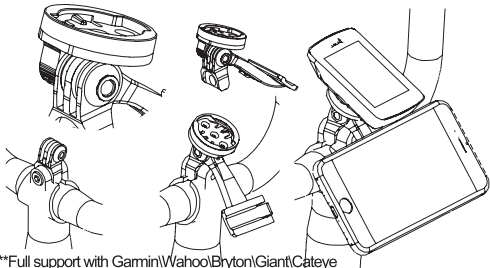

Brompton Mount

TRP1943

**Full support with Garmin\Wahoo\Bryton\Giant\Cateye