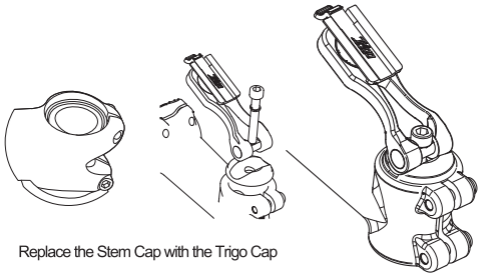

# Stem Phone Mount

TRP1309/ TRP1533

Replace the Stem Cap with the Trigo Cap