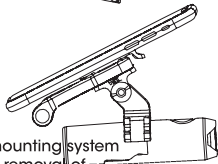

Gopro & Light

Option Parts

TRP1531

TRP2060

TRP1704

Supported Mount

TRP1532

TRP2167

TRP1932

Garmin Mount

20mm

use mounting system
and removal of
and accessories.