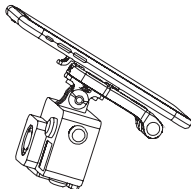

Gopro & Light

Option Parts

TRP1531

TRP2060

TRP1704

Supported Mount

TRP1532

TRP2167

TRP1932

Garmin Mount

20mm

use mounting system
and removal of
and accessories.