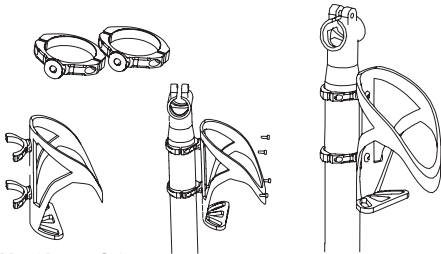

# Bottle Cage Adaptor

TRP1937/ 2168

**Mount the cage first**