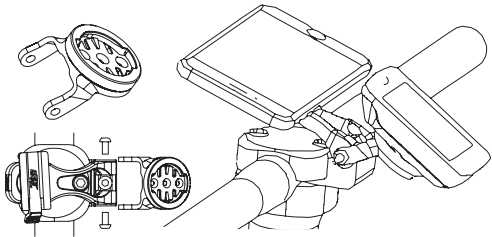

Computer Add on

TRP1939

**Full support with Garmin\Wahoo\Bryton\Giant\Cateye