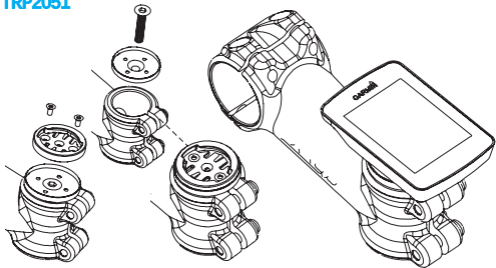

Stem Garmin Mount

TRP2051

**Optional for Garmin\Wahoo\Bryton\Giant\Cateye